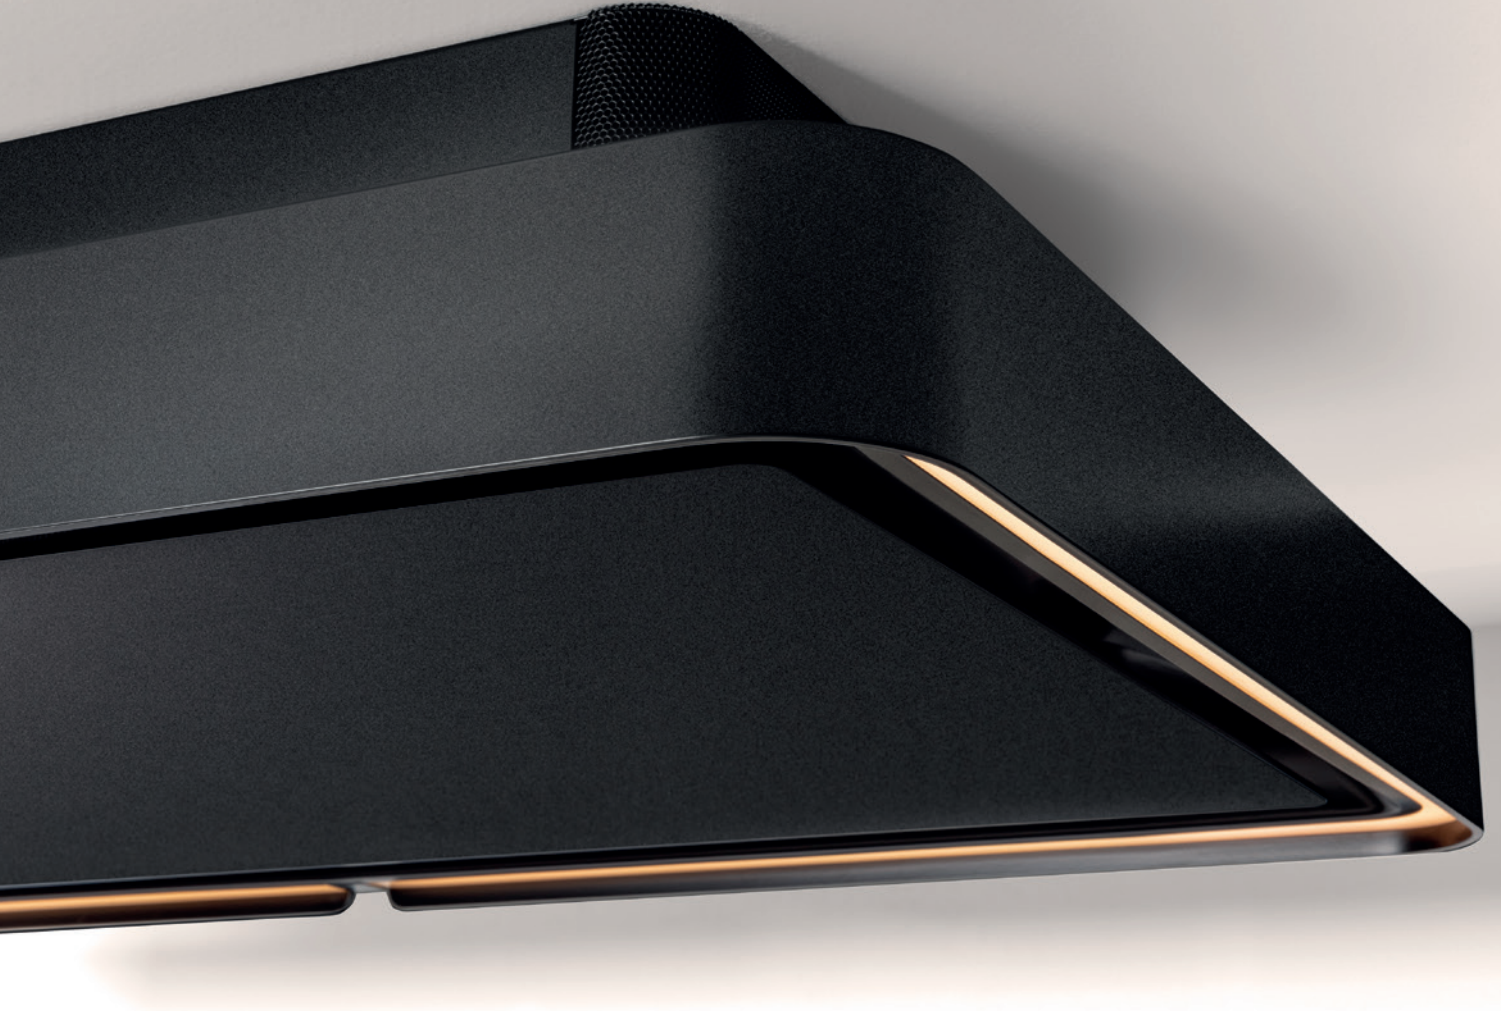

The prices mentioned are recommended retail prices, installation not included. Prices only for sales in the UK. Novy reserves the right to adjust pricing without prior notice and change model design. Characteristics of the products on condition of changes or printing errors.

Novy Ltd Wiberforce House - Station Road - London NW4 4QE - United Kingdom - www.novy.com